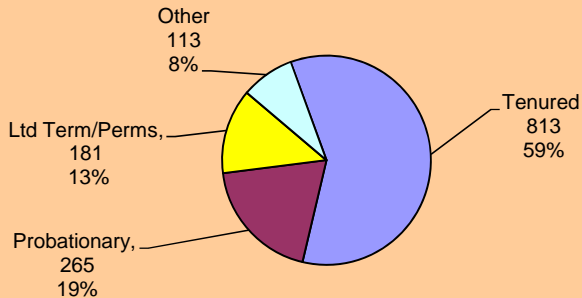

Full-Time Faculty 2010-11

Total = 1,372