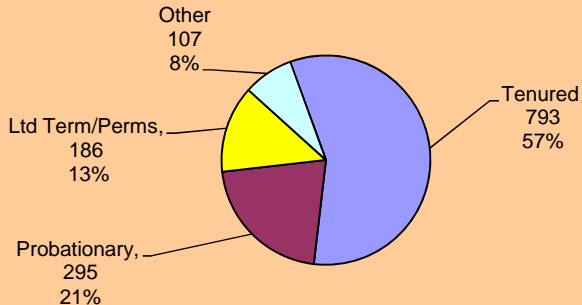

Full-Time Faculty 2009-10

Total = 1,381